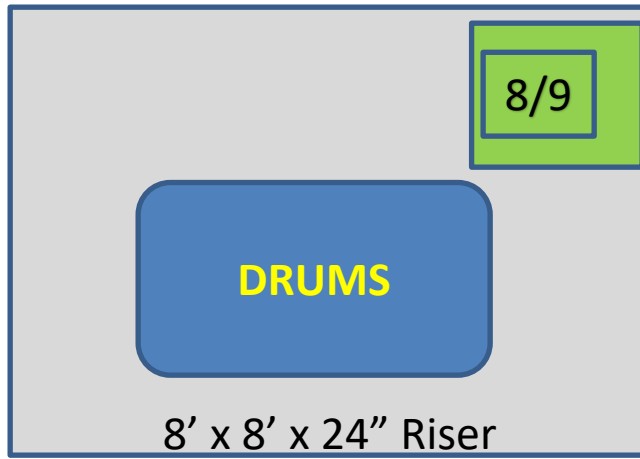

6'x6'x12" Riser

6'x6'x12" Riser

We Are One X-Perience

Stage Plot

(All (6) yellow highlights require vocal microphones.
Green boxes represent monitors, numbered per mix.)